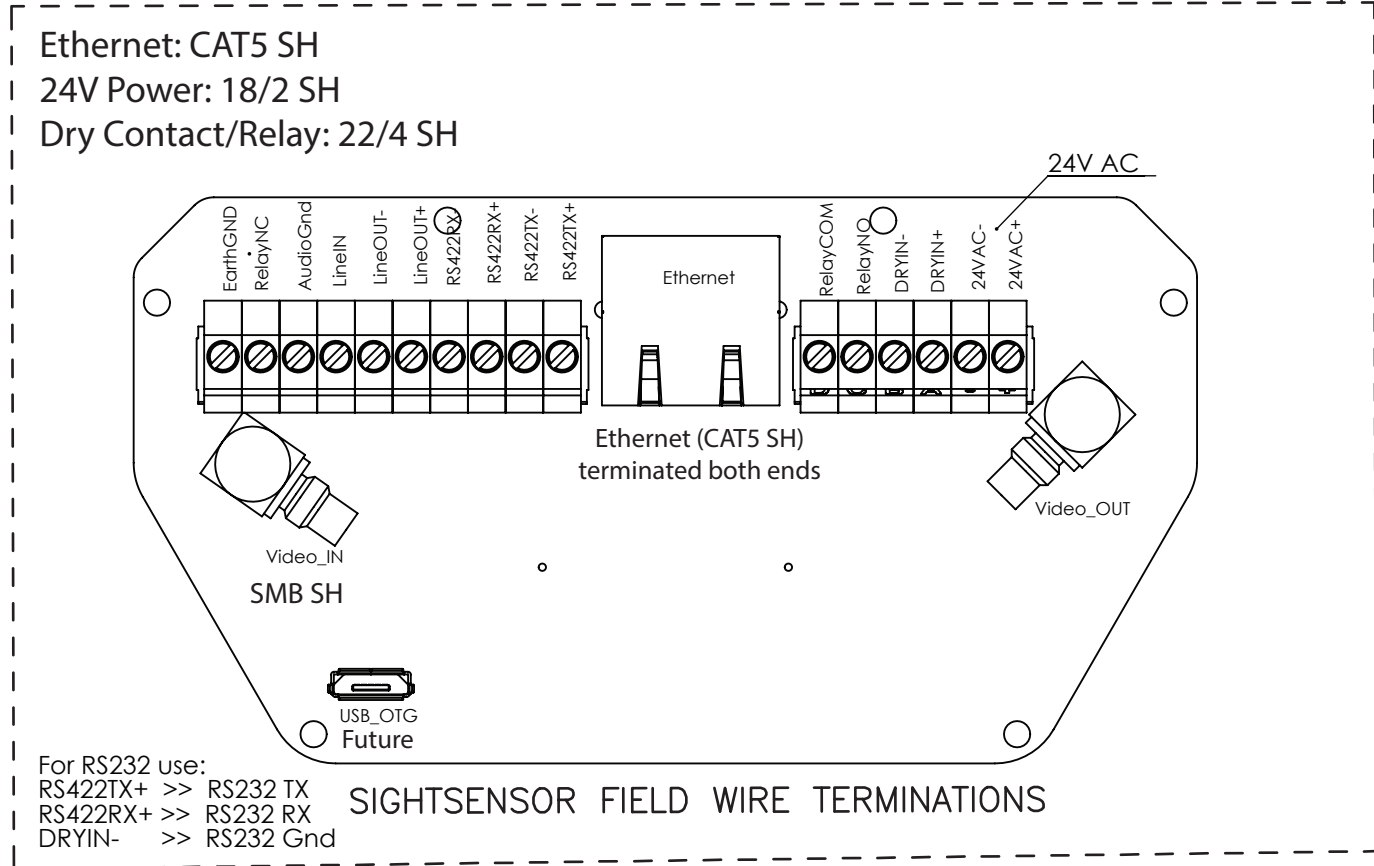

NOTES

1. POWER NOT REQUIRED IF USING POE
2. 24VAC REQUIRED FOR OPTIONAL WINDOW HEATER
3. GROUND POLE PROPERLY
4. USE DITEK DTK-PVPIPS SURGE PROTECTOR OR SIMILAR
5. USE SHIELDED CABLES FROM SURGE PROTECTOR TO CAMERA

sightlogix

TITLE SIGHTSENSOR GEN 3
 8/18/18 v1b