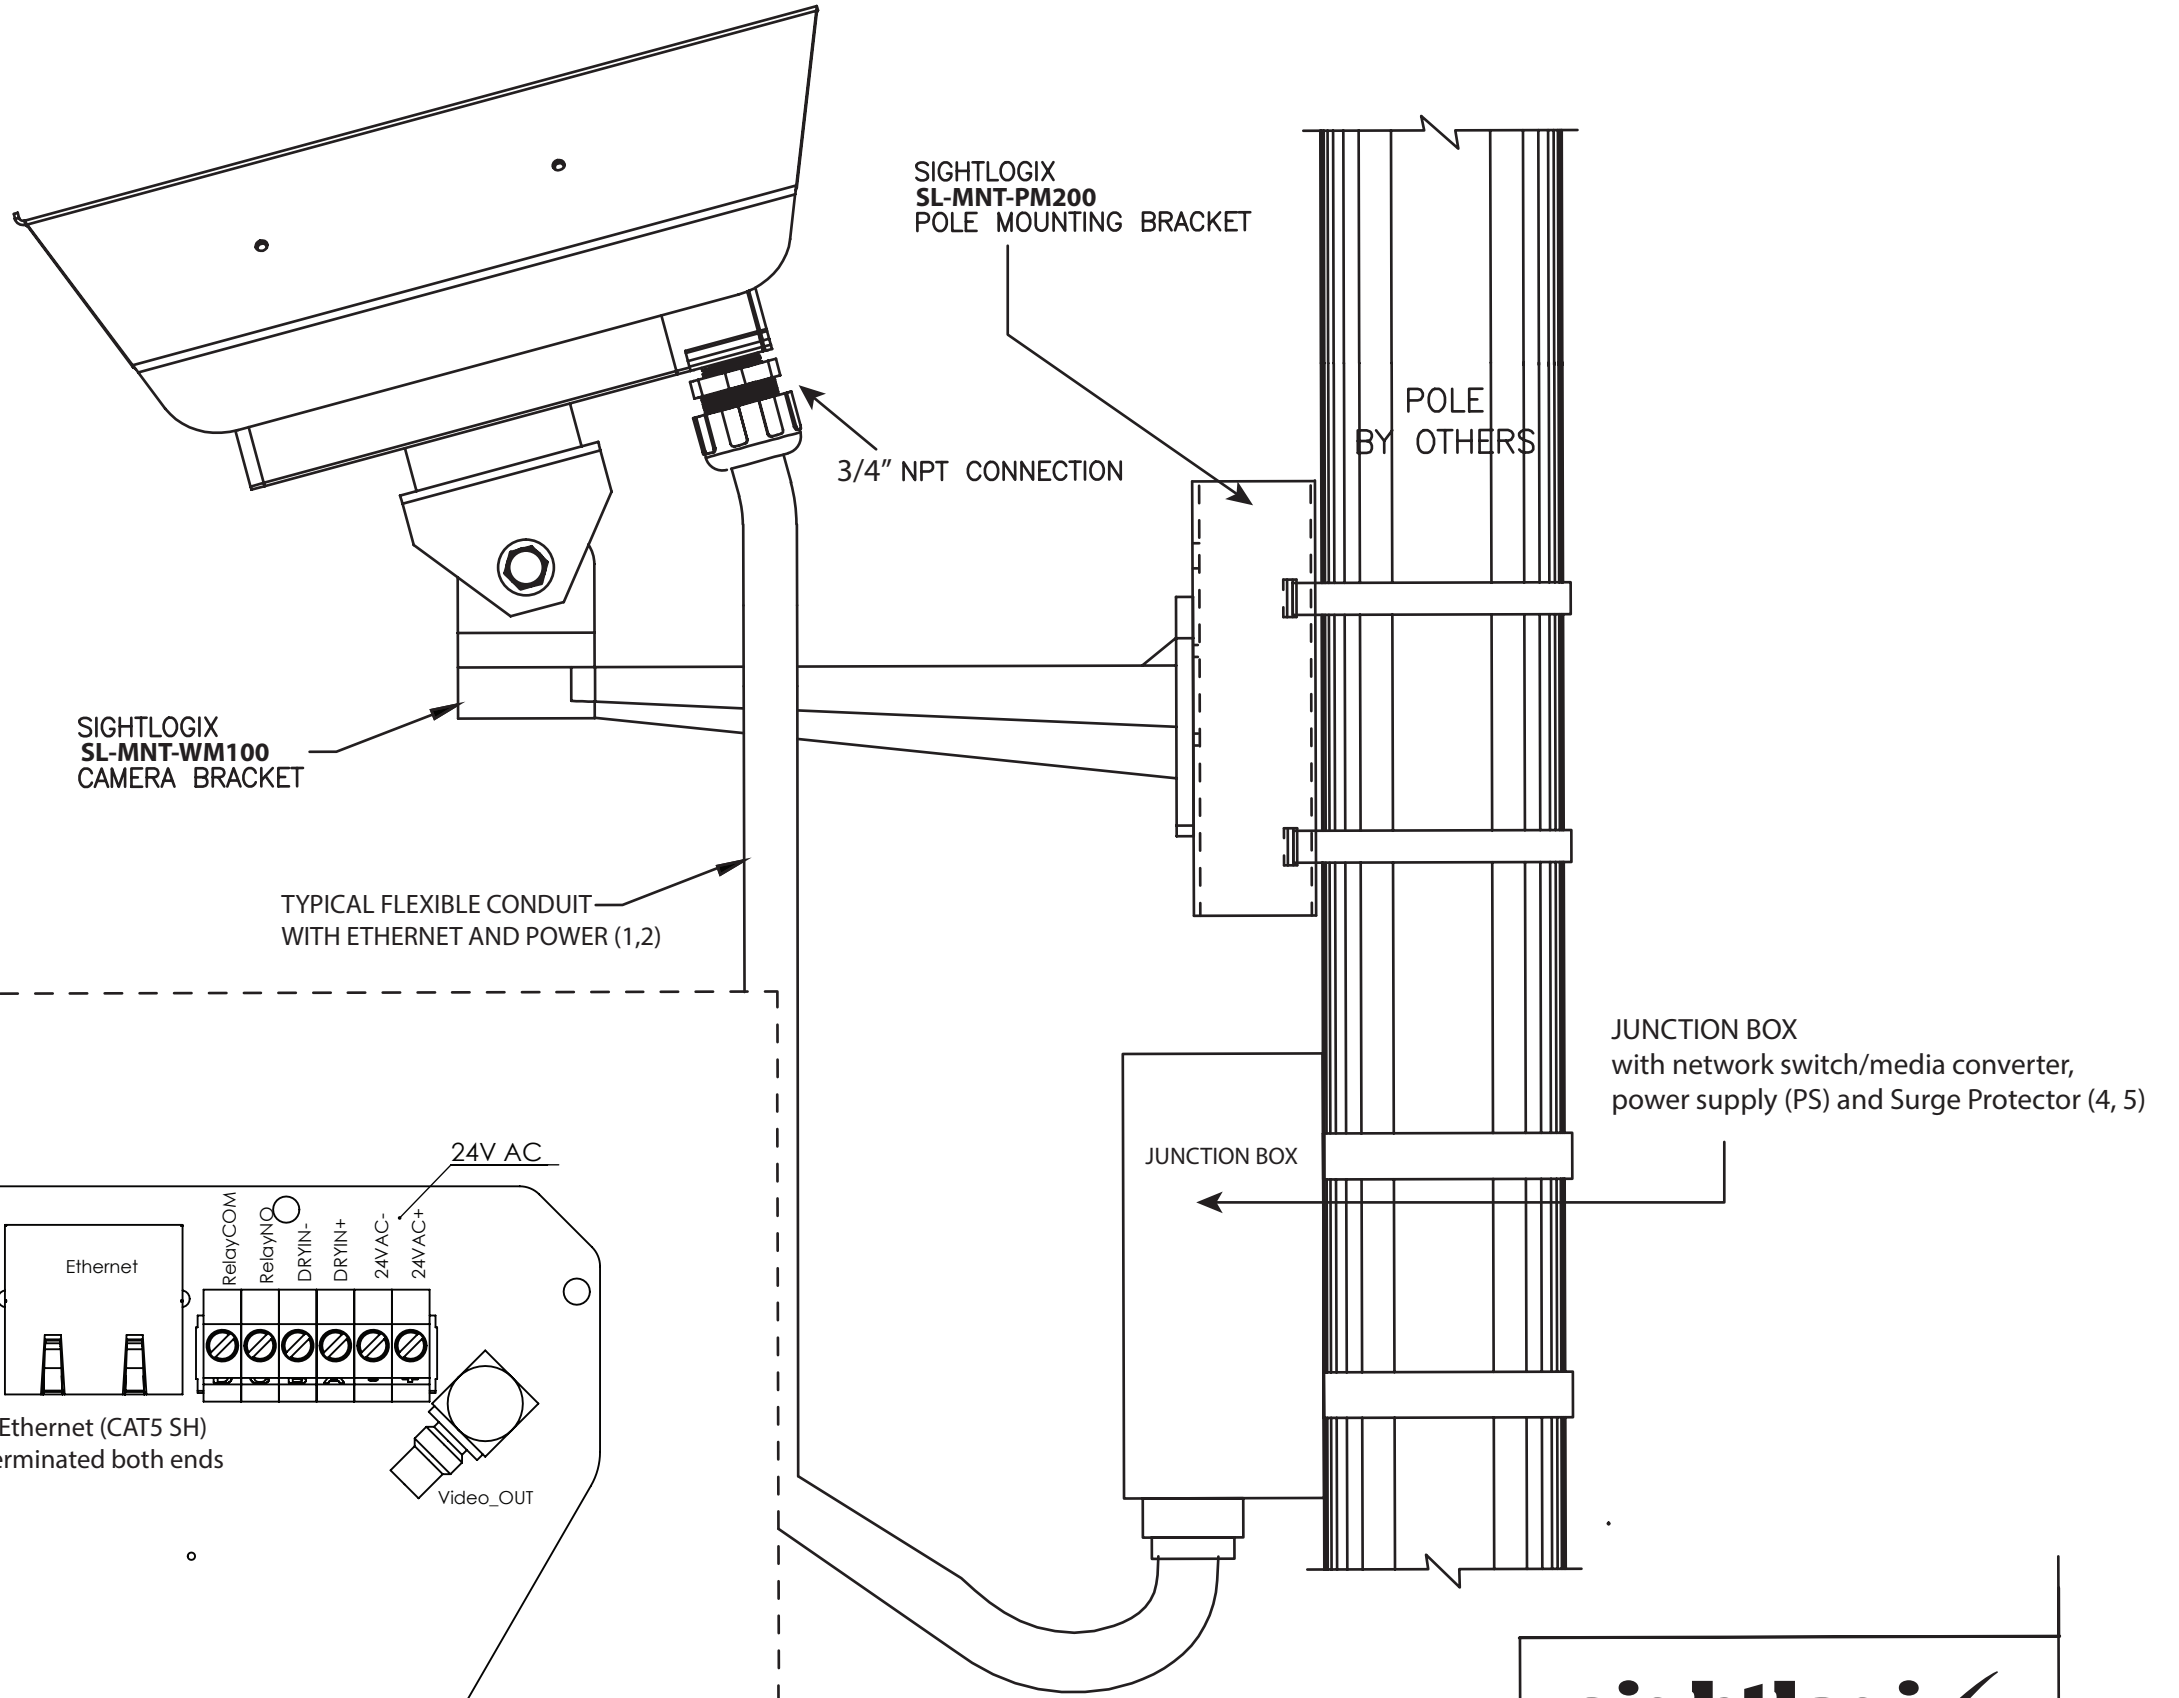

NOTES

1. POWER NOT REQUIRED IF USING POE
2. 24VAC REQUIRED FOR OPTIONAL WINDOW HEATER
3. GROUND POLE PROPERLY
4. USE DITEK DTK-PVPIPS SURGE PROTECTOR OR SIMILAR
5. USE SHIELDED CABLES FROM SURGE PROTECTOR TO CAMERA

sightlogix

TITLE SIGHTSENSOR GEN 3
 8/18/18 v1b